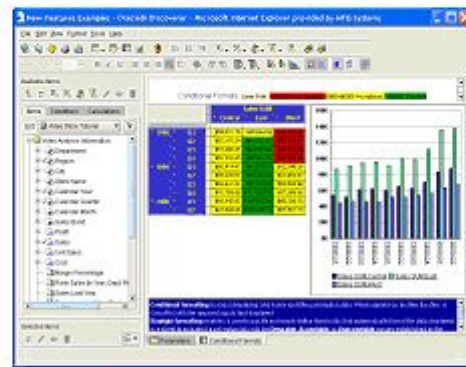

Successful Business Intelligence Solutions with Oracle 10g

MFG's BI Solutions

MFG Systems can fulfill your complex BI requirements by incorporating *Oracle Business Intelligence* into a integrated solution. Our customers have embraced the capabilities of the latest releases of Oracle Discoverer, Oracle Warehouse Builder (OWB) and Oracle Portal.

Key Features include:

- Rapid Data Migration using OWB
- End User Personalization
- Powerful Drilling
- Stoplighting
- Advanced Portal Publishing
- OLAP analysis

MFG Expertise

MFG Systems has more than 15 years of industry experience providing our clients with cost effective solutions to meet their Business Intelligence requirements.

Areas of expertise include:

- Executive Dashboards
- Data Consolidation
- Installation and Configuration
- Portal Solutions
- Data Warehousing
- Training and Mentoring

We put today's technology to work for you!

For more information regarding MFG Systems, please visit www.mfgsys.com or email bi@mfgsys.com.

We respect your privacy. If you would rather not receive E-mail alerting you of MFG Systems product announcements and other news, just let us know by emailing us at bi@mfgsys.com.

Consolidate data with Oracle Warehouse Builder (OWB)

Build report via Discoverer Plus

Publish report to Portal Dashboard

Drill in to data via Discoverer Viewer