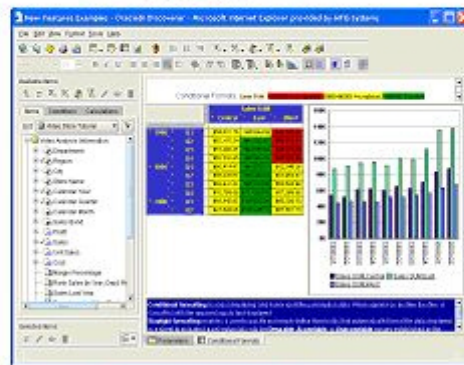

Successful Business Intelligence Solutions with Oracle 10g

MFG's BI Solutions

MFG Systems can fulfill your complex BI requirements by incorporating *Oracle Business Intelligence* into a integrated solution. Our customers have embraced the capabilities of the latest releases of Oracle Discoverer, Oracle Warehouse Builder (OWB) and Oracle Portal.

Key Features include:

- Rapid Data Migration using OWB
- End User Personalization
- Powerful Drilling
- Stoplighting
- Advanced Portal Publishing
- OLAP analysis

MFG Expertise

MFG Systems has more than 15 years of industry experience providing our clients with cost effective solutions to meet their Business Intelligence requirements.

Areas of expertise include:

- Executive Dashboards
- Data Consolidation
- Installation and Configuration
- Portal Solutions
- Data Warehousing
- Training and Mentoring

We put today's technology to work for you!

For more information regarding MFG Systems, please visit www.mfgsys.com or email bi@mfgsys.com.

We respect your privacy. If you would rather not receive E-mail alerting you of MFG Systems product announcements and other news, just let us know by emailing us at bi@mfgsys.com.

Consolidate data with Oracle Warehouse Builder (OWB)

Build report via Discoverer Plus

Publish report to Portal Dashboard

Drill in to data via Discoverer Viewer